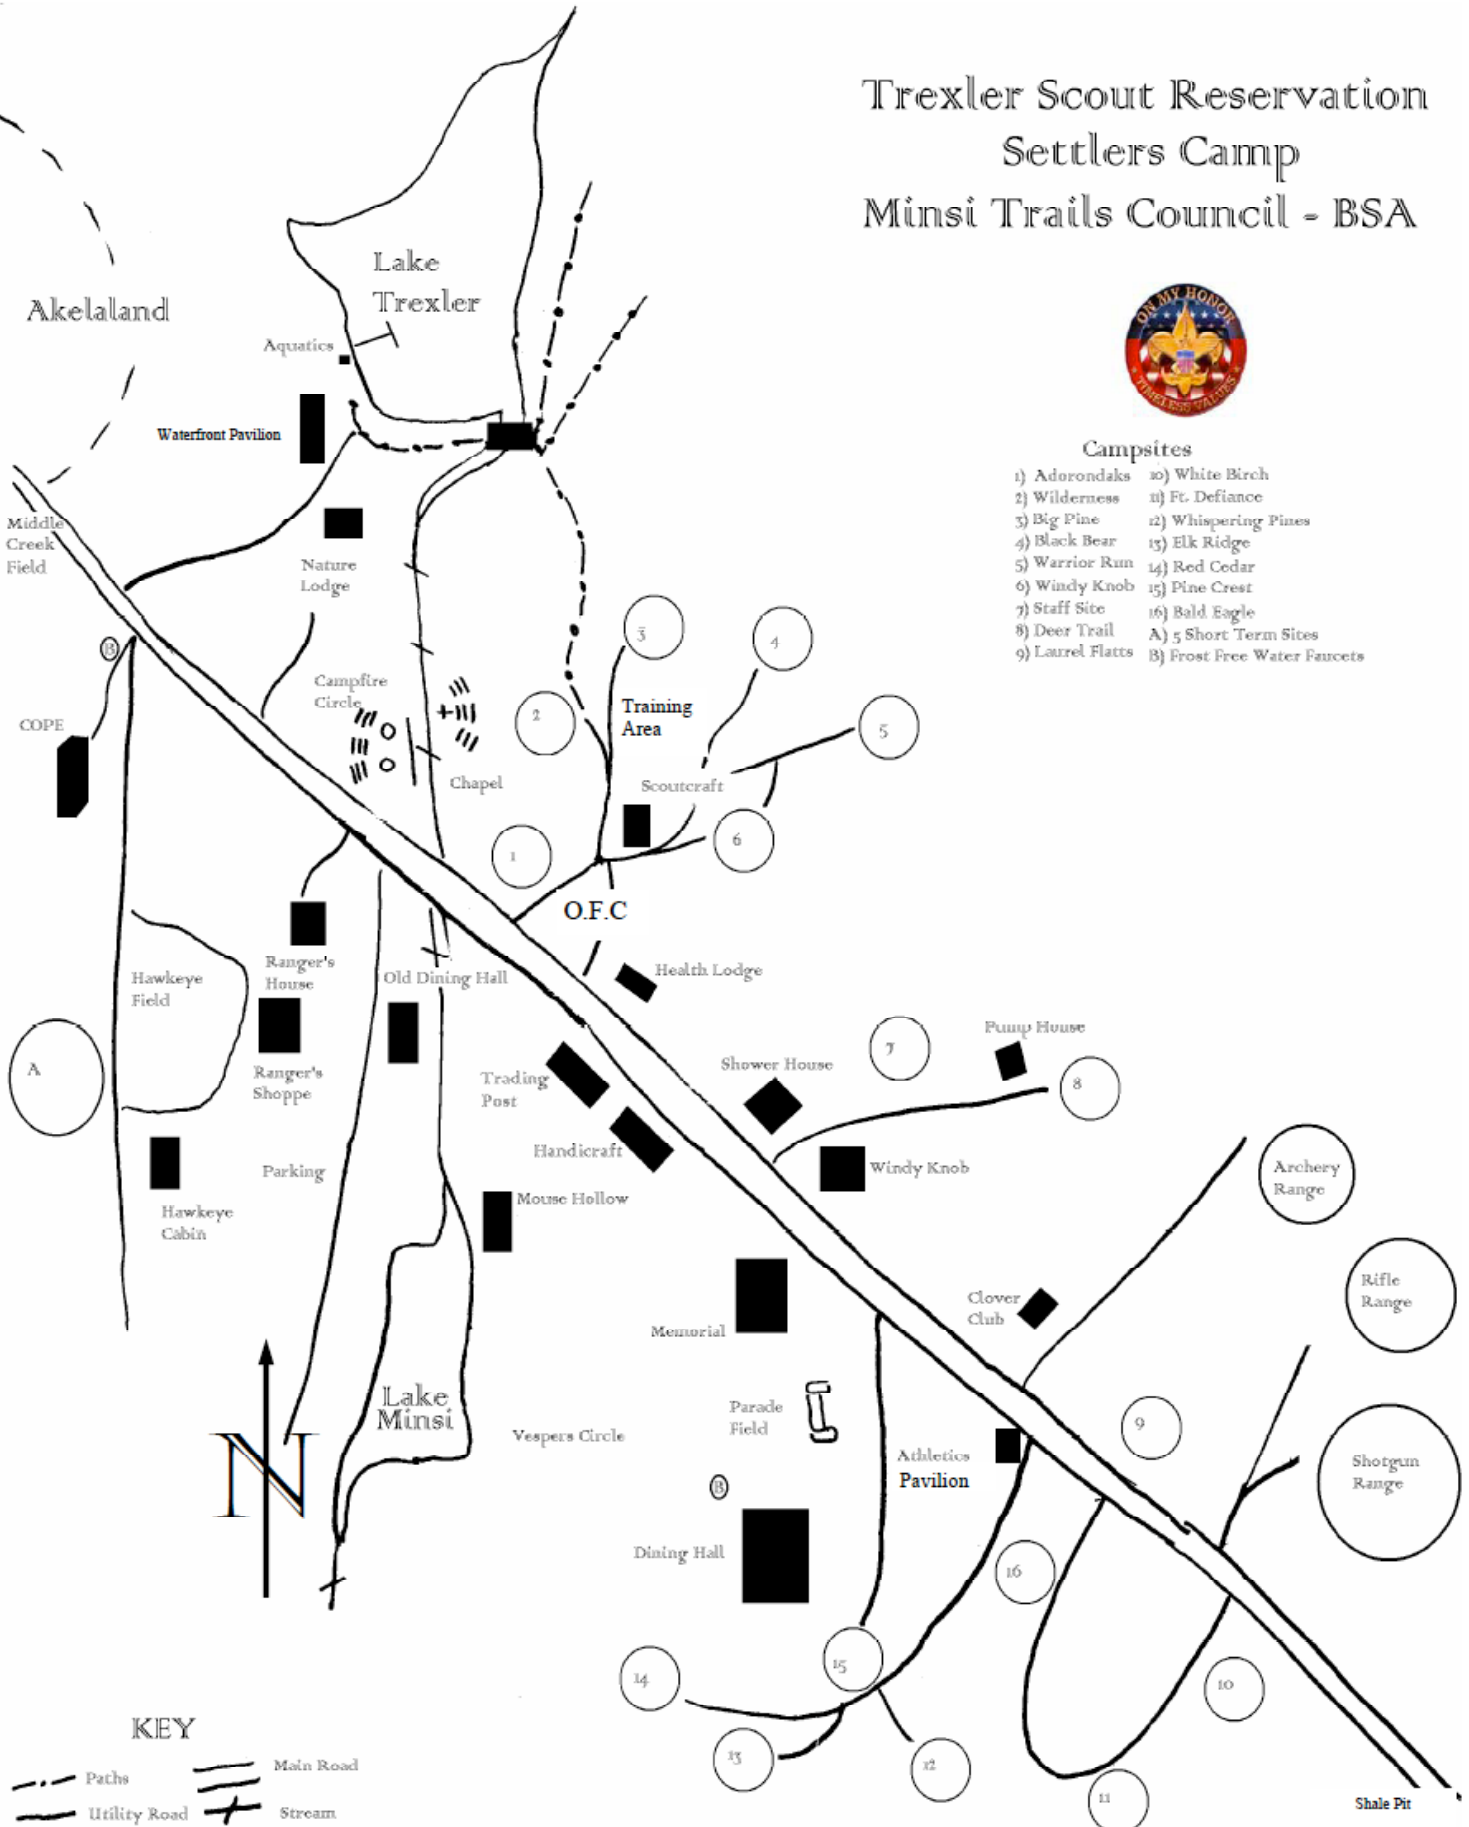

# Trexler Scout Reservation Settlers Camp Minsi Trails Council - BSA

## Campsites

- |                  |                             |
|------------------|-----------------------------|
| 1) Adorondaks    | 20) White Birch             |
| 2) Wilderness    | 21) Ft. Defiance            |
| 3) Big Pine      | 22) Whispering Pines        |
| 4) Black Bear    | 23) Elk Ridge               |
| 5) Warrior Run   | 24) Red Cedar               |
| 6) Windy Knob    | 25) Pine Crest              |
| 7) Staff Site    | 26) Bald Eagle              |
| 8) Deer Trail    | A) 5 Short Term Sites       |
| 9) Laurel Flatts | B) Frost Free Water Faucets |

### KEY

- Paths
- Utility Road
- Main Road
- Stream